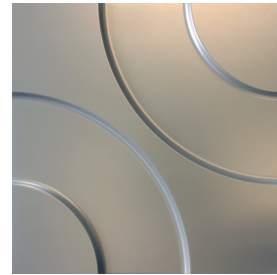

Riccio

GEO TILES

Inspired by modern simplicity, the love of clean lines and the versatility of texture, Geo Tiles by Soelberg Industries come together to create movement and motion in geometric form.

Geo Tiles are available in a complete package of 4 tiles and double stick-double bond tape for easy installation. Each tile is 22" x 22" and can be finished in any of our 3D laminate colors. Visit soelbergi.com to view the full collection of laminate options.

By rotating 90, 180 or 270 degrees you can tailor and customize your very own wall story. Go geometric. Go Geo.