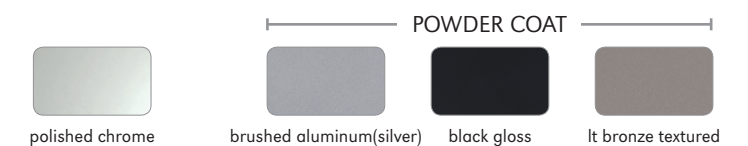

WOOD STAINS

METAL FINISH

WOOD STAINS

METAL FINISH

ORDERING INFORMATION
To Order Please Specify:

- 1) Series Name
- 2) Model Number
- 3) Quantity
- 4) Poly Shell Color
- 5) Metal Leg Finish

ORDERING INFORMATION
To Order Please Specify:

- 1) Series Name
- 2) Model Number
- 3) Quantity
- 4) Poly Shell Color
- 5) Metal Leg Finish

Elliot
6260 Café Chair \$252
LEGS: STANDARD IN POLISHED CHROME
OPTIONS:
SF Powder Coat up charge \$40

Elliot
6264 Bar Stool \$459
LEGS: STANDARD IN POLISHED CHROME
OPTIONS:
SF Powder Coat up charge \$61

Elliot Poly Shell Colors

Foray
6240 Café Chair \$314
LEGS: STANDARD IN POLISHED CHROME
OPTIONS:
SF Powder Coat up charge \$40

Foray
6242 Bar Stool \$508
LEGS: STANDARD IN POLISHED CHROME
OPTIONS:
SF Powder Coat up charge \$61