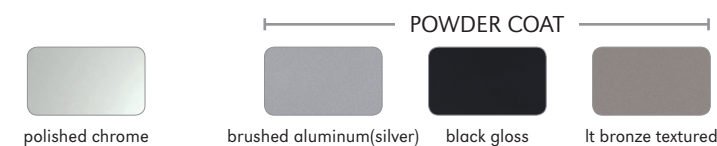

Dekko
744 Café Chair \$499
LEGS: STANDARD IN POWDER COAT
OPTIONS:
PC Polish Chrome up charge \$40

Dekko
752 Tall Back Bar Stool \$642
LEGS: STANDARD IN POWDER COAT
OPTIONS:
PC Polish Chrome up charge \$61

Pento
927 Café Chair \$535
LEGS: STANDARD IN POWDER COAT
OPTIONS:
PC Polished Chrome up charge \$40

Pento
937 Tall Back Bar Stool \$731
LEGS: STANDARD IN POWDER COAT
OPTIONS:
PC Polished Chrome up charge \$61

WOOD STAINS

METAL FINISH

WOOD STAINS

METAL FINISH

ORDERING INFORMATION
To Order Please Specify:

- 1) Series Name
- 2) Model Number
- 3) Quantity
- 4) Poly Shell Color
- 5) Metal Leg Finish

ORDERING INFORMATION
To Order Please Specify: