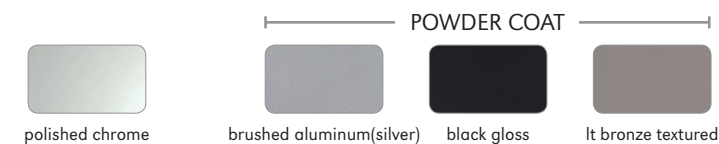

BASE: STANDARD IN POLISHED CHROME

OPTIONS:

SF Powder Coat up charge	\$64
--------------------------	------

Cayman | Bar Height

Model Number	Table Top Size	Base Spread	Base Finish	
			GRP 2	GRP 3
CAYH2430S	24x30" Sq.	20"	\$607	\$682
CAYH30S	30" Sq.	24"	\$628	\$709
CAYH36S	36" Sq.	32"	\$696	\$795

BASE: STANDARD IN POLISHED CHROME

OPTIONS:

SF Powder Coat up charge	\$64
--------------------------	------

METAL FINISH

METAL FINISH

ORDERING INFORMATION
To Order Please Specify:

- 1) Series Name
- 2) Model Number
- 3) Quantity
- 4) Metal Base Finish
- 5) Laminate Selection and No. (Pg 26)
- 6) Edge Style Code and Color (Pg 26)